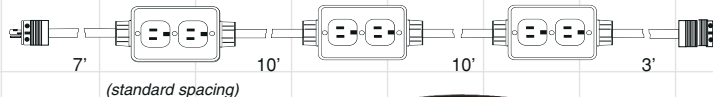

## Power Stringers®

- Perfect for distributing temporary power at any event or venue.
-  Listed assemblies. Numerous standard & custom configurations available.
- 20amp and 30amp versions meet NEC codes. Now you can legally use a 30amp plug to feed any typical booth stringer.
- Options include GFCI, flip covers & weather resistant versions.
- Color coded strain relief for easy phase identification.
- See back page to design your  Listed Power Stringer.