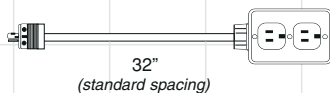

Power Pendants®

- Provides a quick and convenient way to tap temporary power systems.
- Listed assemblies. Numerous standard & custom configurations available.
- 20amp and 30amp versions meet NEC codes.
- 3Ø versions are color coded for easy identification.
- Options include GFCI, flip covers & weather resistant versions.
- See back page to design your Listed Power Pendant.

Listed Power Stringer & Power Pendant assemblies are sold as complete units and available only through select distributors.