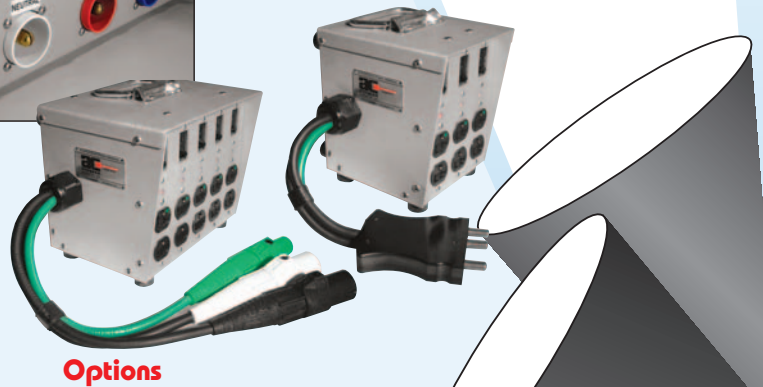

Options

Certain models have options such as Locking Pin Input/Flow-Thru, Feeder Tails in lieu of Inlets, & 3R Outdoor Rating.

Most boxes are designed to accept "Hard Threefers" eliminating the need for jumpers to split a feeder run at the distro box.