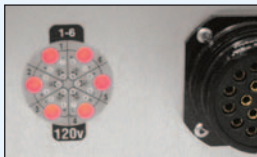

All breakers are located adjacent to its receptacle or clearly labeled nearby. No more hunting for the correct breaker on the other side of the box. And we're proud to be the first manufacturer to offer a complete UL Listed pin out indicator system for both 120v & 208/240v 19pin receptacles. Never worry what your plugging a breakout into.