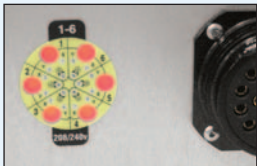

Options

Certain models have options such as Locking Pin Input/Flow-Thru, Feeder Tails in lieu of Inlets, & 3R Outdoor Rating.

Most boxes are designed to accept "Hard Threefers" eliminating the need for jumpers to split a feeder run at the distro box.